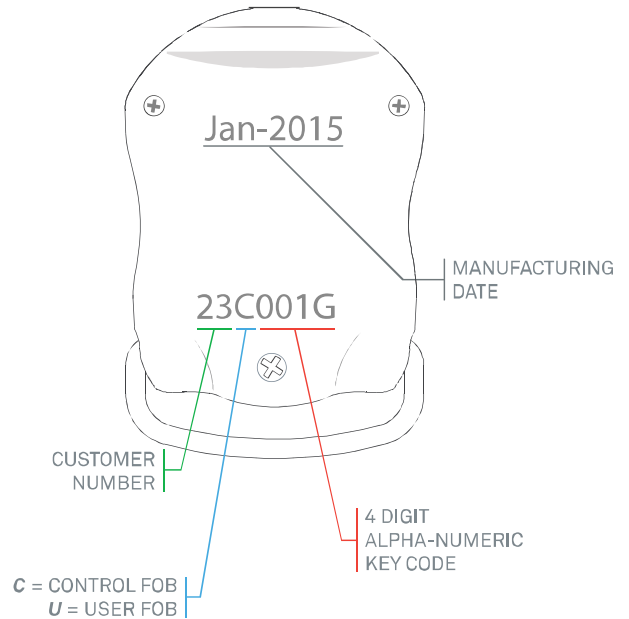

MicroIQ™ Basic Key Fobs

Compatible with lock models: UT, CT, ST, UM, CM, SM

The **MicroIQ** lock can pair to one control key code and two user key codes.

Multiple key fobs of the same code can be used to access the lock.

Ordering locks and key fobs together

The **MicroIQ** lock can be pre-paired with the key fob. The lock will work with the key fob out of the box.

Ordering locks or key fobs separately

The **MicroIQ** lock can be paired with a key fob at any time by following a few simple steps found in the operating instructions. A single key fob can be paired to as many locks as desired.

Ordering examples:

Part Number	Description	Order
13314-00-00	CODE: 23C001G	RE-ORDER CONTROL KEY FOB: 23C001G
13314-00-00	NEW CODE	ORDER A NEW CONTROL KEY FOB CODE
13314-10-00	10 KEYS, KEY DIFFERENT	10 KEY FOBs WITH UNIQUE CODES
13314-10-00	CODE: 23U501G	RE-ORDER USER KEY FOB CODE: 23U501G