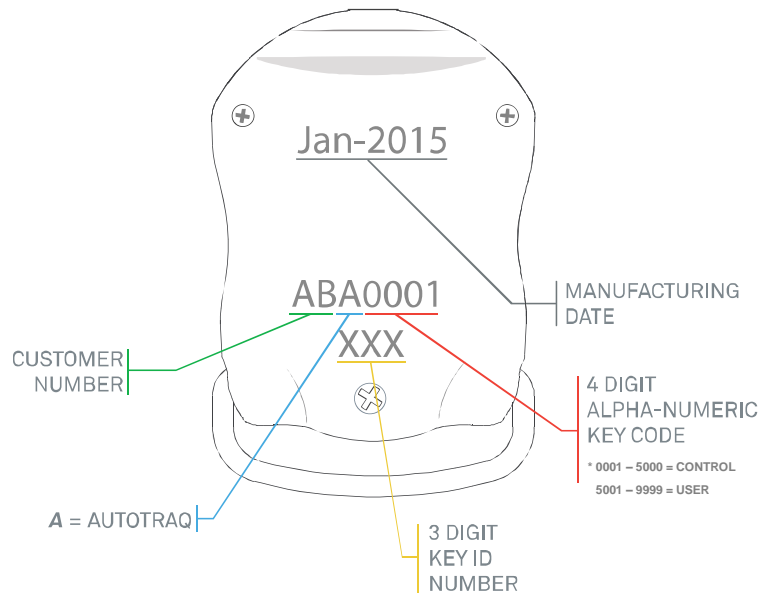

Ordering locks or key fobs separately

The **MicroIQ** lock can be paired with a key fob at any time by following a few simple steps found in the operating instructions. A single key fob can be paired to as many locks as desired.

Ordering examples:

Part Number	Description	Order
13314-00-00	CODE: 23C001G	RE-ORDER CONTROL KEY FOB: 23C001G
13314-00-00	NEW CODE	ORDER A NEW CONTROL KEY FOB CODE
13314-10-00	10 KEYS, KEY DIFFERENT	10 KEY FOBs WITH UNIQUE CODES
13314-10-00	CODE: 23U501G	RE-ORDER USER KEY FOB CODE: 23U501G

MicroIQ™ AutoTraq Key Fobs

Compatible with lock models: UA, CA, SA

AT CONTROL KEY FOB
13314-30-00

AT USER KEY FOB
13314-20-00

The **MicroIQ** lock can pair to one control key code and one user key code.

225 key fobs of the same code can be used to access the lock.