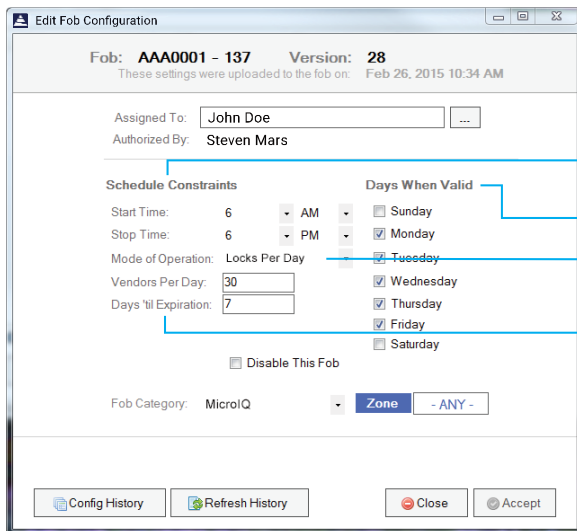

AutoTraq®

With **AutoTraq®** you have full control of the lock access by selecting individual limit parameters for each user.

- Time of day
- Days of week
- Locks per day
- Number of days

Record lock and key fobs activity