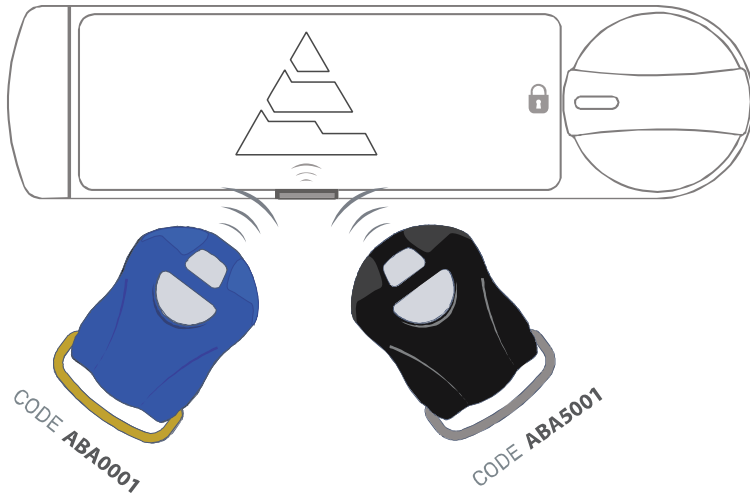

Ordering locks or key fobs separately

The **MicroIQ** lock can be paired with a key fob at any time by following a few simple steps found in the operating instructions. A single key fob can be paired to as many locks as desired.

Ordering examples:

Part Number	Description	Order
13314-00-00	CODE: 23C001G	RE-ORDER CONTROL KEY FOB: 23C001G
13314-00-00	NEW CODE	ORDER A NEW CONTROL KEY FOB CODE
13314-10-00	10 KEYS, KEY DIFFERENT	10 KEY FOBs WITH UNIQUE CODES
13314-10-00	CODE: 23U501G	RE-ORDER USER KEY FOB CODE: 23U501G

MicroIQ™ AutoTraq Key Fobs

Compatible with lock models: UA, CA, SA

AT CONTROL KEY FOB
13314-30-00

AT USER KEY FOB
13314-20-00

The **MicroIQ** lock can pair to one control key code and one user key code.

225 key fobs of the same code can be used to access the lock.